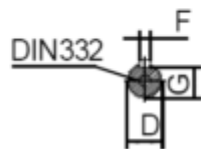

Data Sheet

Article number: 250300750626

Description: Kleedrive T3C 160M-6 7.5KW 900 rpm
3x400/690V 50HZ IP55 B34 Eff=89,1%

Measures

A = 254	F = 12	P = 250
AA = 316	G = 37	R = 0
AC = Ø313	H = 160	S = -
AD = 404	HD = 244	T = M12
B = 210	K = Ø15	TBH = 187
C = 108	L = 605	TBS = 91
D = Ø42	M = 215	TBW = 162
E = 110	N = 180	